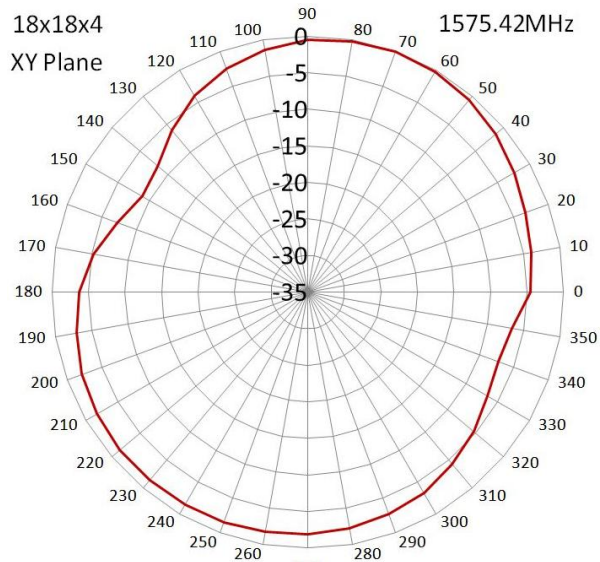

TOP ELECTRONIC INDUSTRY CO., LTD.

www.topecind.com

www.top-elecomponents.com

Radiation Pattern

TOP ELECTRONIC INDUSTRY CO.,LTD

Rm407 27th Bldg,Nanhua Zone,Huaqiang south,Futian Dist,SZ,GD,China

Tel:+86-755-8281 5110

Fax:+86-755-8281 5220

Web: www.topecind.com

www.top-elecomponents.com