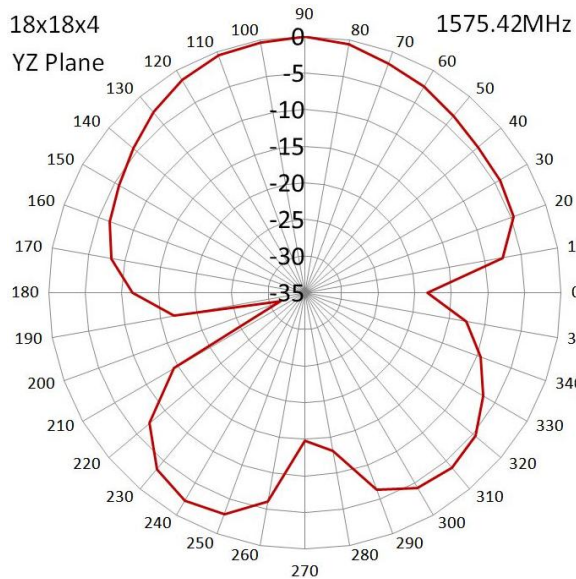

TOP ELECTRONIC INDUSTRY CO., LTD.

www.topecind.com

www.top-elecomponents.com

Radiation Pattern

TOP ELECTRONIC INDUSTRY CO.,LTD

Rm407 27th Bldg,Nanhua Zone,Huaqiang south,Futian Dist,SZ,GD,China

Tel:+86-755-8281 5110

Fax:+86-755-8281 5220

Web: www.topecind.com

www.top-elecomponents.com