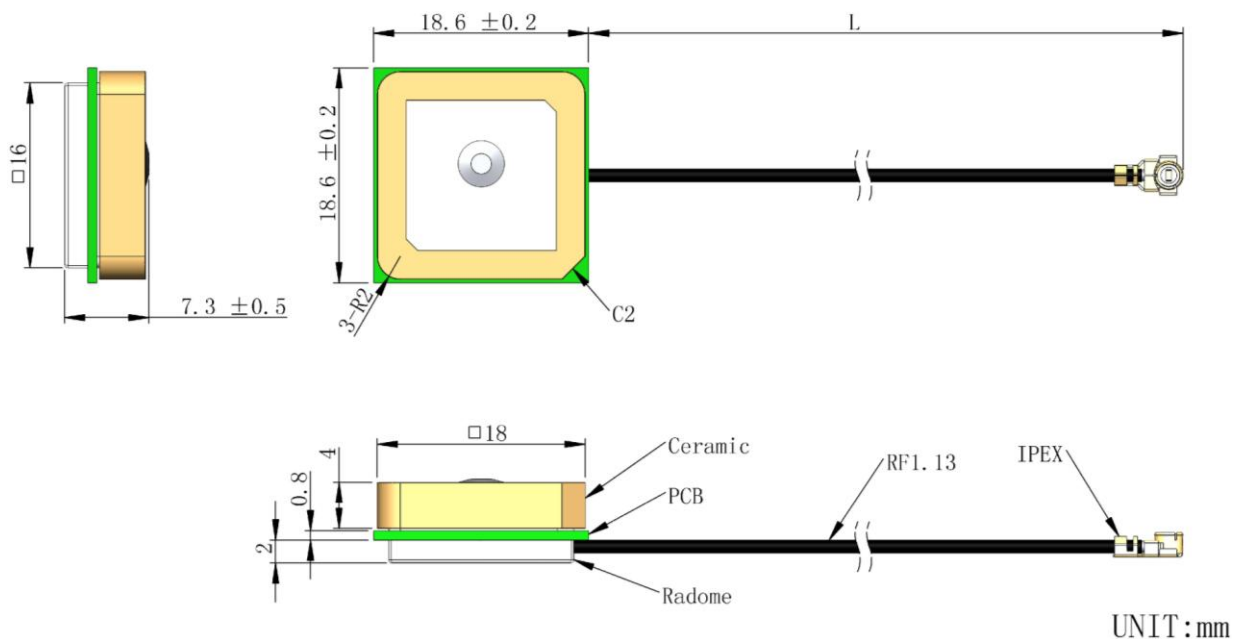

DIMENSIONS

TOP ELECTRONIC INDUSTRY CO.,LTD

Rm407 27th Bldg,Nanhua Zone,Huaqiang south,Futian Dist,SZ,GD,China

Tel:+86-755-8281 5110

Fax:+86-755-8281 5220

Web: www.topecind.com

www.top-elecomponents.com