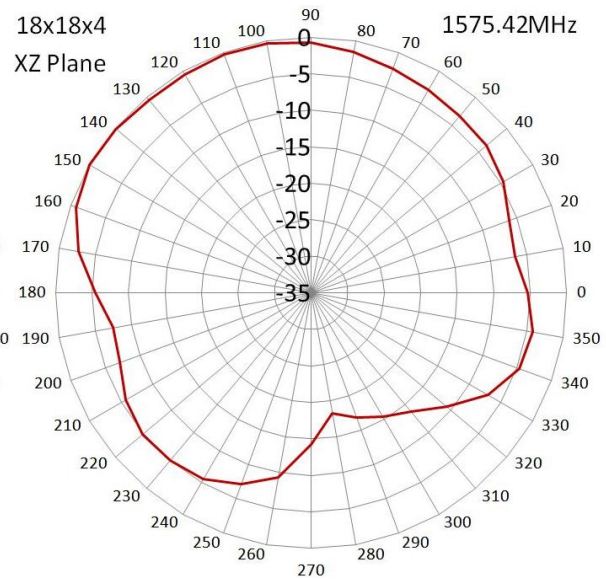

TOP ELECTRONIC INDUSTRY CO., LTD.

www.topecind.com

www.top-elecomponents.com

Radiation Pattern

TOP ELECTRONIC INDUSTRY CO.,LTD

Rm407 27th Bldg,Nanhua Zone,Huaqiang south,Futian Dist,SZ,GD,China

Tel:+86-755-8281 5110

Fax:+86-755-8281 5220

Web: www.topecind.com

www.top-elecomponents.com